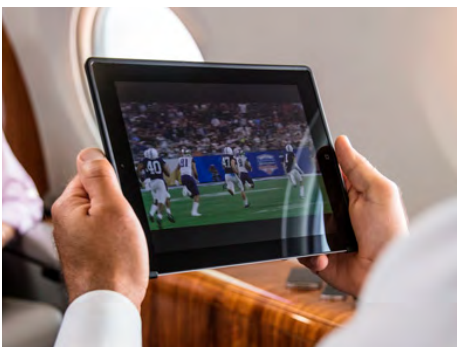

IPTV SOLUTION HONEYWELL JETWAVE HIGH SPEED INTERNET

When you need an at home or office in the sky experience, pairing a Honeywell JetWave Ka-band high speed internet SATCOM system and JetConneX service with your Ovation Select CMS you can enjoy TV, news, sports, movies, video conference, face time, Skype and music streamed to the Ovation Select cabin management system where every seat becomes its own office or theatre in the sky.