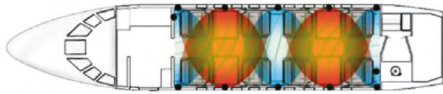

ALTO SOUND SYSTEM

The Ovation Select surround sound audio system designed in conjunction with Alto Aviation, provides crystal clear audio through mid and high range speakers and sub woofers throughout the cabin.