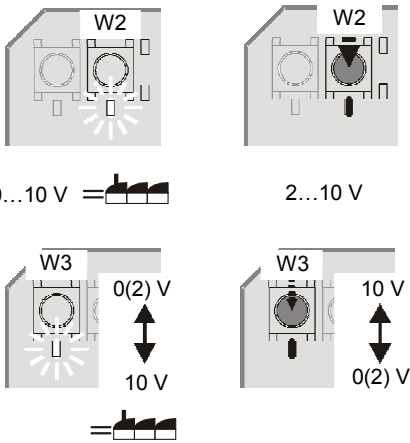

A5b

A6

A7

B1-B2: Manual · 手动操作

B2

C1-C2: Dismounting · 拆除

C1

C2

Honeywell

Automation and Control Solutions

Honeywell (Tianjin) Limited
No. 158, NanHai Road
Tianjin Economic-Technological Development Area
Tianjin, 300457, P.R.C.
Phone: +86-22-66287000
Fax: +86-22-25325214

Subject to change without notice.